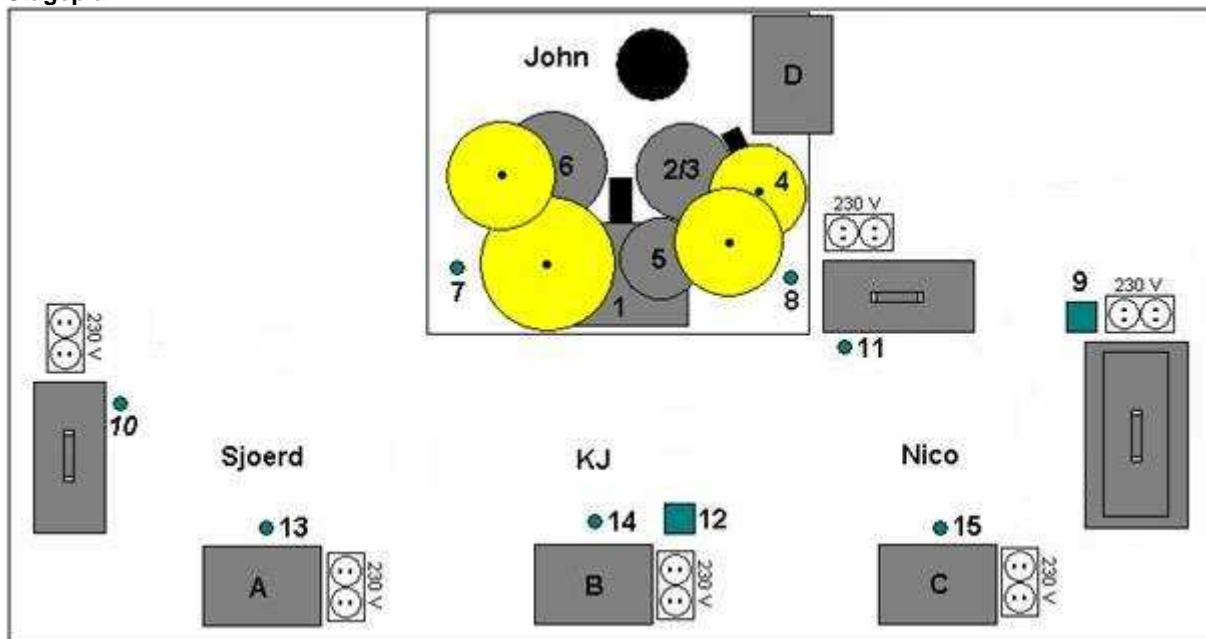

Technical rider XQS.
www.xqsband.nl

Version: 1.2 may 2009

Contact:

Rik van der Ploeg	Sound technician	Rikvanderploeg@hotmail.com	0623438679
KJ Bosch	Vocals/guitar	Kj@xqsband.nl	0641439688
Sjoerd Dijkman (bookings/info)	Guitar/backing vocals	Sjoerd@xqsband.nl	0654735304
Nico Wijnberg	Bass/backing vocals	Nico@xqsband.nl	0613503847
John Mensink	Drums	John@xqsband.nl	0615367362

Inputlist:

Channel:	Input/source:	Microphone:	Insert:	Comments:
1	Kick	AKG D112		
2	Snare (top)	Shure SM57		
3	Snare (bottom)	Shure SM57		Reverse phase
4	Hi-hat	Neumann KM184 <i>or quality condenser mic.</i>		Phantom power
5	Tom 1	Sennheiser 604	Gate 1	
6	Tom 2	Sennheiser 604	Gate 2	
7	Overhead L	Neumann KM184 <i>or quality condenser mic.</i>		Phantom power
8	Overhead R	Neumann KM184 <i>or quality condenser mic.</i>		Phantom power
9	Bass guitar	Active DI	Comp 1	Phantom power
10	Guitar Sjoerd	Sennheiser 906		
11	Guitar KJ	Sennheiser 906		
12	Acoustic simulator	Active DI		Phantom power
13	Vocals Sjoerd	Shure beta57A		
14	Vocals KJ	Shure beta58A	Comp 2	
15	Vocals Nico	Shure beta57A		
16	Return Reverb	-		
17	Return Delay	-		

Stageplan:

XQS will expect that the organisation supplies a fully functional and quality PA-system suitable for the venue. XQS brings along a sound engineer, he must be allowed to mix the performance. Feel free to contact us if you have any questions. We hope you enjoy our performance just as much as we do! Thank you for reading this rider.

XQS